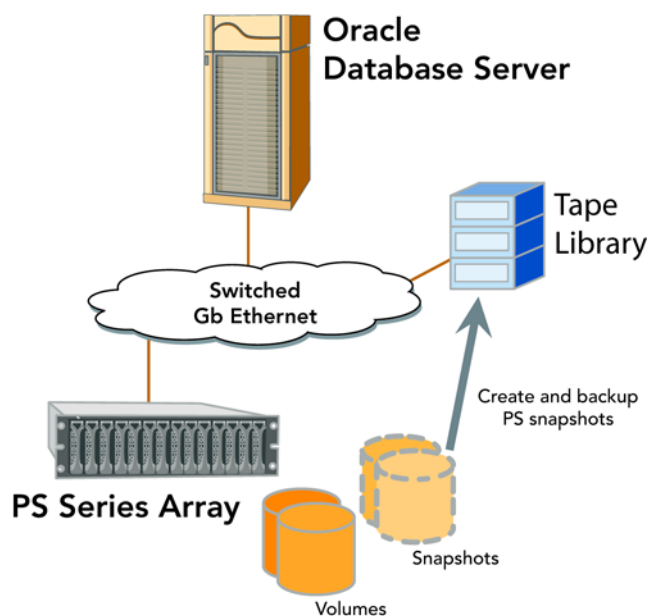

Managing business information is crucial to the success of any company or organization – and databases allow you to manage and use an incredible variety of information easily. These powerful applications allow users to manipulate information for improving their business processes and productivity. Because of the importance of databases within a business environment and their impact on both commerce and productivity, databases require a robust server and storage infrastructure – highly reliable, high performing, easily scalable, and secure.

Online transaction processing (OLTP) is a database application that demands the most out of your system resources. OLTP systems conduct millions of lightning fast transactions (for tasks such as electronic banking, online order processing, and e-commerce) and require extensive compute resources and high performance storage. In larger deployments, the efficiency of your OLTP environment depends on optimizing the infrastructure responsible for processing large numbers of concurrent database updates.

Oracle offers industry-leading scalability and reliability in clustered as well as single-system database configurations. The Oracle Database product family provides a comprehensive set of features for OLTP and business intelligence, in addition to delivering a lower total cost of ownership for your database application environment.

Productivity is dependent on database availability, and many organizations require databases to be up and running around the clock. Data must be continuously available regardless of system/site failures, human errors, and planned maintenance. As a result, the storage component of any database application is critical – not just from the availability perspective, but also for performance and scalability.

Together, EqualLogic PS Series arrays and Oracle provide the strategic database environment you need. PS Series arrays have intelligence designed in and enterprise data services already included. With PS Series arrays, you can consolidate your databases for better organization with improved provisioning and control. Automated intelligence and centralized management offer simpler, lower cost operation.